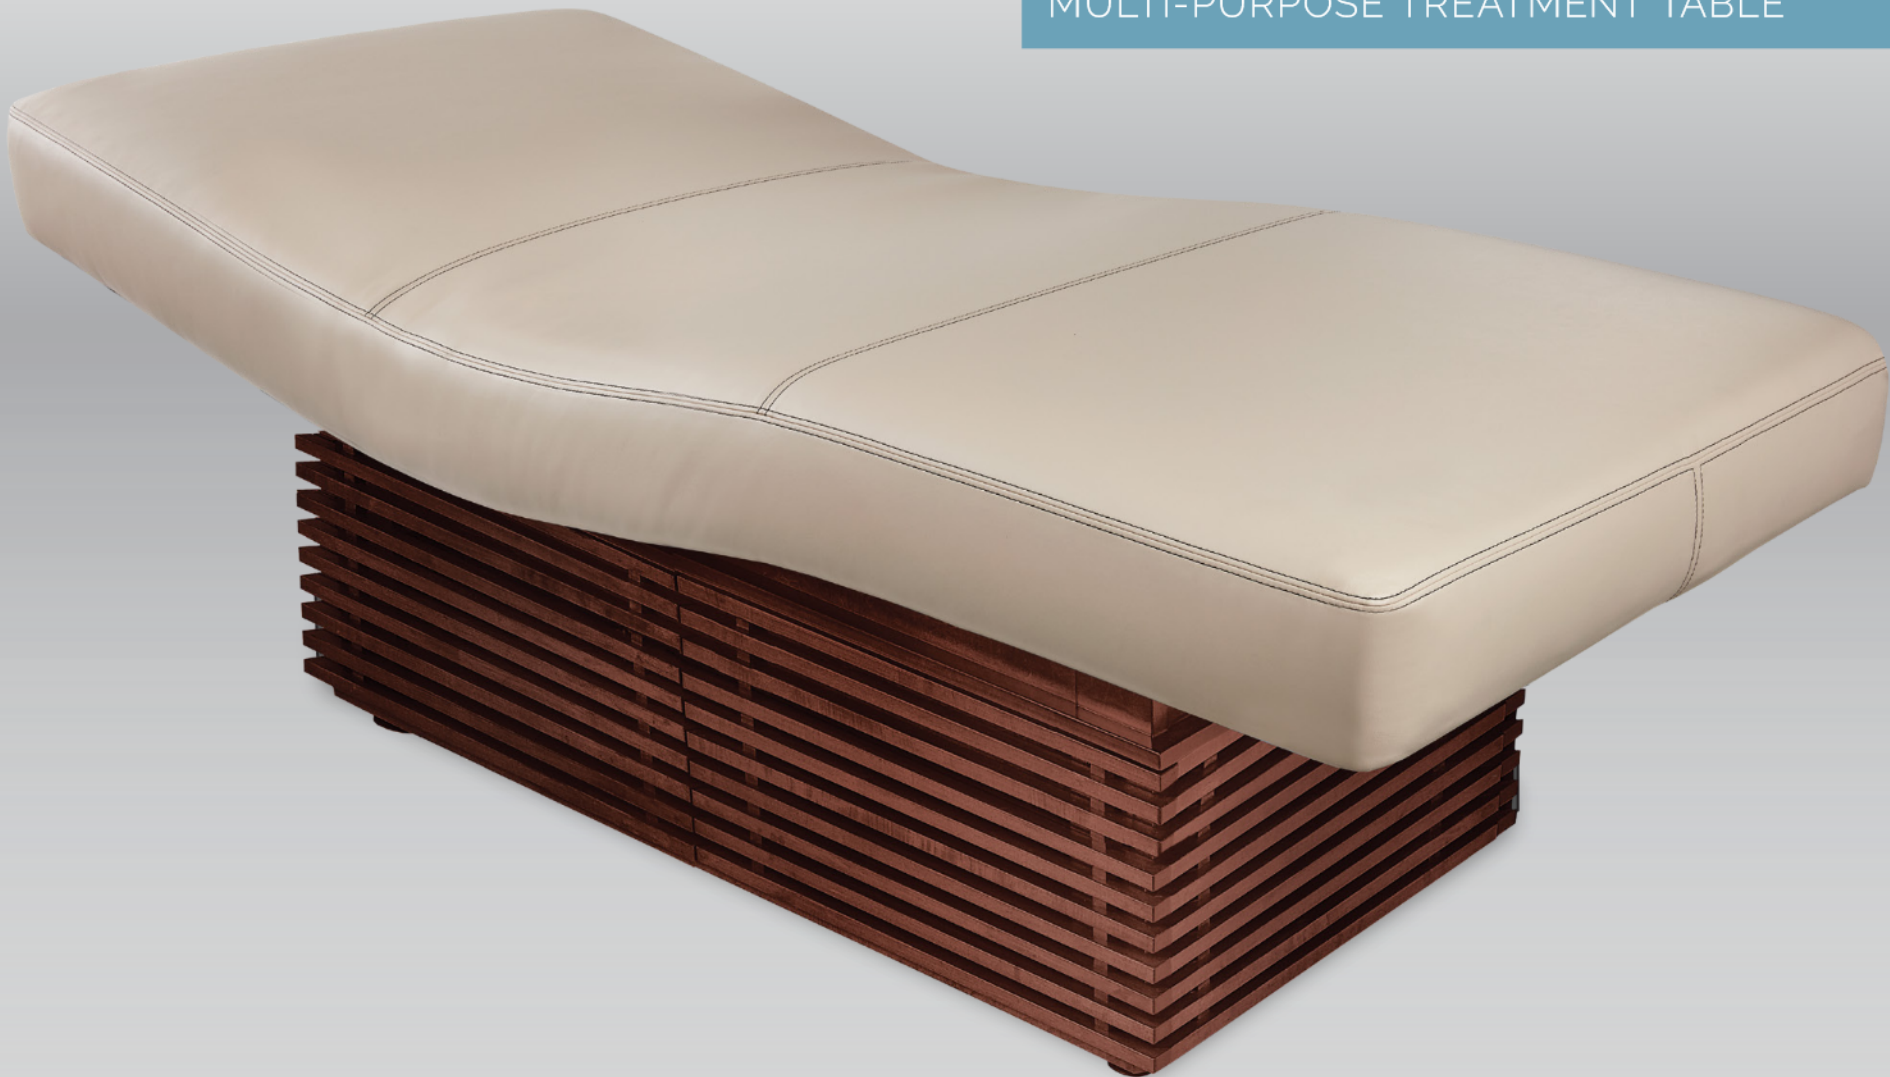

LEIC[®]
LIVING EARTH CRAFTS

INSIGNIA MODERN™
MULTI-PURPOSE TREATMENT TABLE

INSIGNIA MODERN™ MULTI-PURPOSE TREATMENT TABLE

The Insignia Modern™ Multi-purpose Treatment Table enables a broad range of spa and medi-spa treatments in a single room. It features the Pro Salon's immensely popular Mid-Century hardwood cabinetry style with all the innovative features of the Insignia line.

The replaceable, ultra-luxurious Strata Cloudfill™ Mattress will impress the most discerning spa clients with its lavish comfort. LEC's proprietary Flo-Tech™ whisper-quiet all-electric actuators swiftly whisks clients into perfect positioning with nearly imperceptible height and top adjustments. The highly ergonomic Insignia Modern features the industry's largest height range and therapist protecting anti-entrapment sensors. Built-to-order and fully customizable.

The Pro Salon's immensely popular Mid-Century hardwood cabinetry style meets the innovations of the Insignia

Bespoke finishes - soft and durable upholstery with square corners

Complete the experience with the Strata FacePillow™

listed motors & controls pending |

Features

- Hardwood cabinet finish standard in Natural Maple
- Strata Cloudfill™ replaceable mattress (5.5" / 14 cm)
- ThermaSoft™ Dual-Zone Embedded Warmer
- Flo-Tech™ all-electric lift system with soft start/soft stop programming with anti-entrapment safety sensors
- Convenient wireless hand and foot controls
- Plug and play actuators
- Durable and comfortable Comfort-Flex™ upholstery in a variety of spa friendly colors
- PowerPort™ outlets