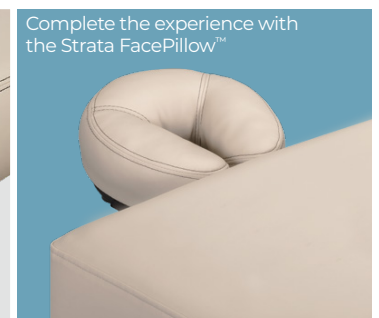

The replaceable, ultra-luxurious Strata Cloudfill™ Mattress will impress the most discerning spa clients with its lavish comfort. LEC's proprietary Flo-Tech™ whisper-quiet all-electric actuators swiftly whisks clients into perfect positioning with nearly imperceptible height and top adjustments. The highly ergonomic Insignia Modern features the industry's largest height range and therapist protecting anti-entrapment sensors. Built-to-order and fully customizable.

The Pro Salon's immensely popular Mid-Century hardwood cabinetry style meets the innovations of the Insignia

Bespoke finishes - soft and durable upholstery with square corners

Complete the experience with the Strata FacePillow™

listed motors & controls pending |

Features

- Hardwood cabinet finish standard in Natural Maple
- Strata Cloudfill™ replaceable mattress (5.5" / 14 cm)
- ThermaSoft™ Dual-Zone Embedded Warmer
- Flo-Tech™ all-electric lift system with soft start/soft stop programming with anti-entrapment safety sensors
- Convenient wireless hand and foot controls
- Plug and play actuators
- Durable and comfortable Comfort-Flex™ upholstery in a variety of spa friendly colors
- PowerPort™ outlets

Options

- GelTech™ SpaMattress™
- Enclosed Digital Warming Drawer
- 2 Drawers
- PivotPerfect™ Armrests
- Conforma Lux™ Adaptive Chest Comfort System
- Therasound Acoustic Resonance Therapy
- Custom Stains and Lacquers
- Ultraleather® and Promessa® fabrics