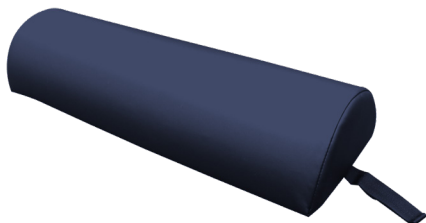

### HALF ROUND BOLSTER:

**I9336** - Half Round Bolster

26"L x 6"W x 4"H

Qty \_\_\_\_\_