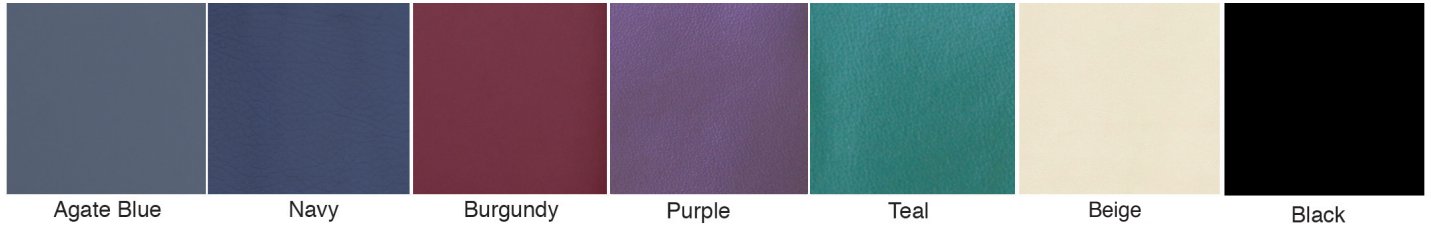

# UPHOLSTERY COLORS

**Solutions Upholstery:** Available on all Solutions Series tables

**Standard Upholstery Colors:** Available on all Classic Series Portable & Electric tables

**Upgraded Natural Touch Upholstery:** Optional on all Classic Series Portable & Electric tables

Morning Dew, Sand Dune,  
White Tie and Latte only  
available on Signature Spa  
Series tables.

## Laminate Color Choices:

White

Storm Gray

Black

Tea Party

Timber

Acajou

Nightfall

## Wood Color Choices:

Oak

Maple